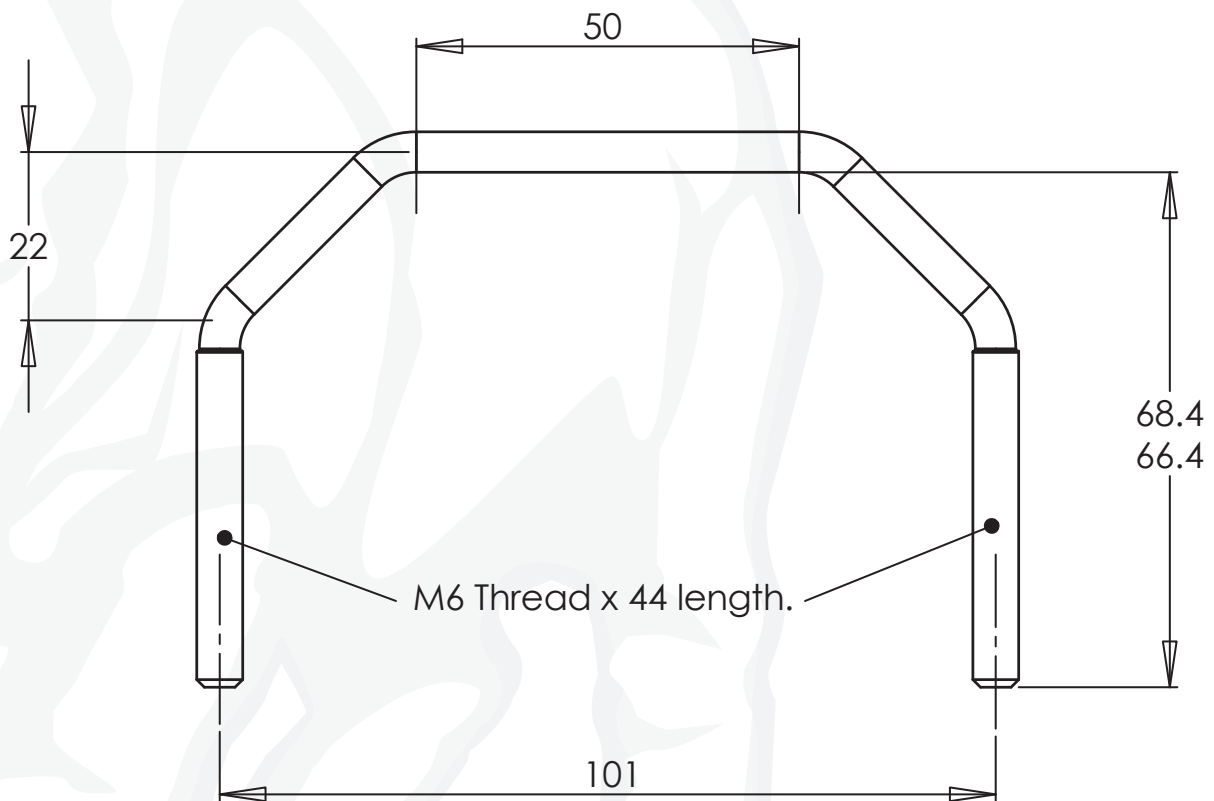

S280L

Dimensions in mm

C850 U-Bolt M6 x 102